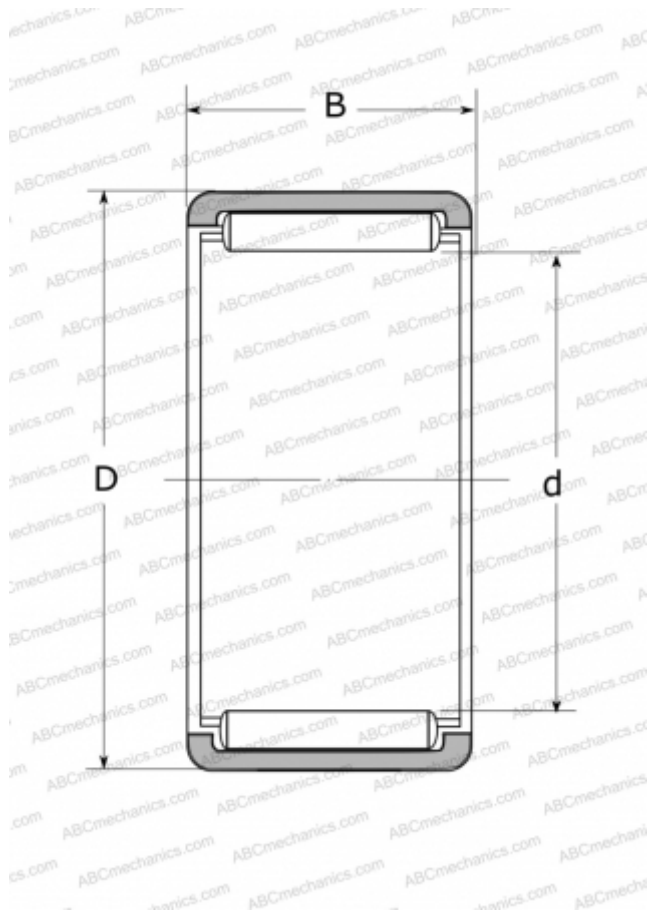

RLM556720 NSK

Needle roller bearings

TYPE: Roller bearings, Needle, Single row, Solid needle roller bearing, without inner ring, type RLM (NSK)

Technical specification

DIMENSIONS, MM

d	55,000
D	67,000
B	20,000

WEIGHT, KG

0,130

MANUFACTURER

[NSK](#)