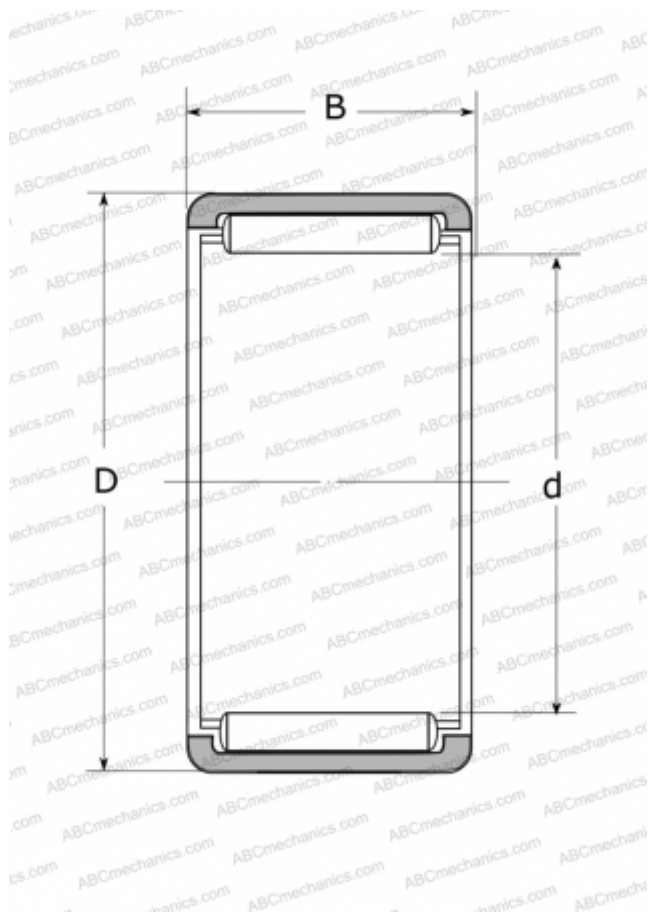

RLM556725 NSK

Needle roller bearings

TYPE: Roller bearings, Needle, Single row, Solid needle roller bearing, without inner ring, type RLM (NSK)

Technical specification

DIMENSIONS, MM

d	55,000
D	67,000
B	25,000

WEIGHT, KG

0,165

MANUFACTURER

[NSK](#)