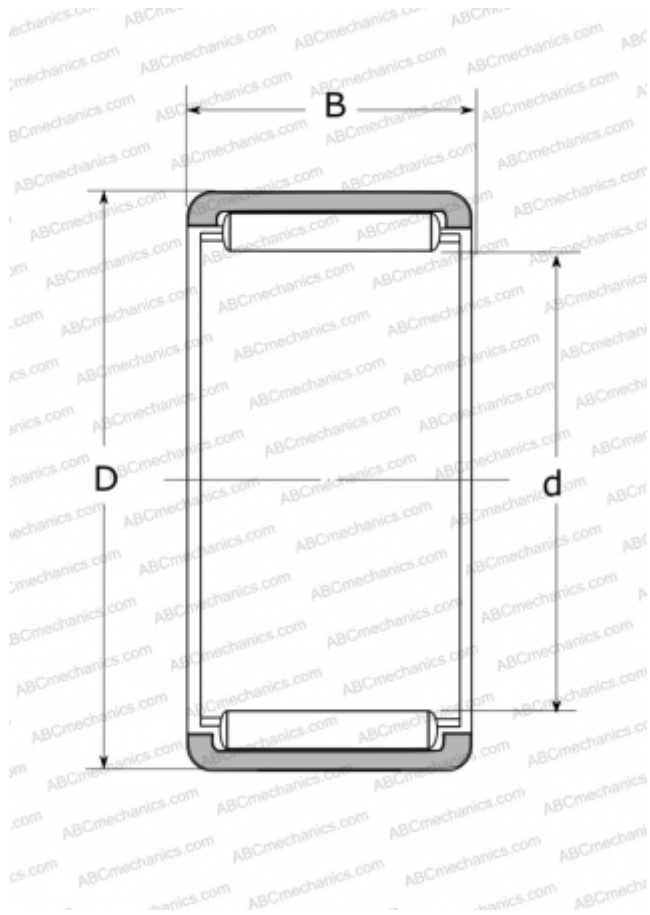

## RLM556825-1 NSK

Needle roller bearings

TYPE: Roller bearings, Needle, Single row, Solid needle roller bearing, without inner ring, type RLM (NSK)

#### DIMENSIONS, MM

d	55,000
D	68,000
B	25,000

#### WEIGHT, KG

0,180