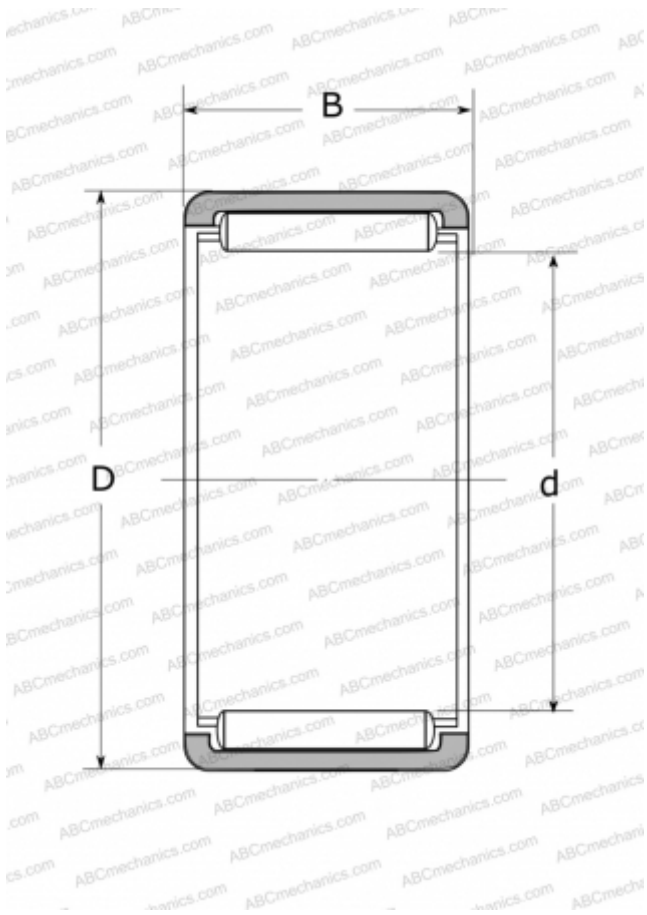

RLM556835-1 NSK

Needle roller bearings

TYPE: Roller bearings, Needle, Single row, Solid needle roller bearing, without inner ring, type RLM (NSK)

Technical specification

DIMENSIONS, MM

d	55,000
D	68,000
B	35,000

WEIGHT, KG

0,250

MANUFACTURER

[NSK](#)