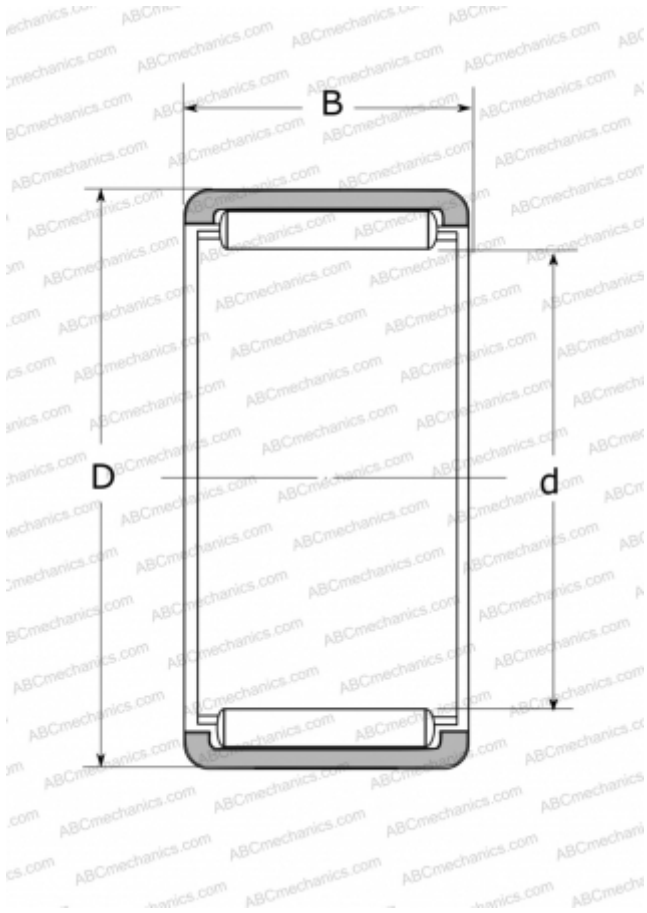

RLM657835-1 NSK

Needle roller bearings

TYPE: Roller bearings, Needle, Single row, Solid needle roller bearing, without inner ring, type RLM (NSK)

Technical specification

DIMENSIONS, MM

d	65,000
D	78,000
B	35,000

WEIGHT, KG

0,290

MANUFACTURER

[NSK](#)