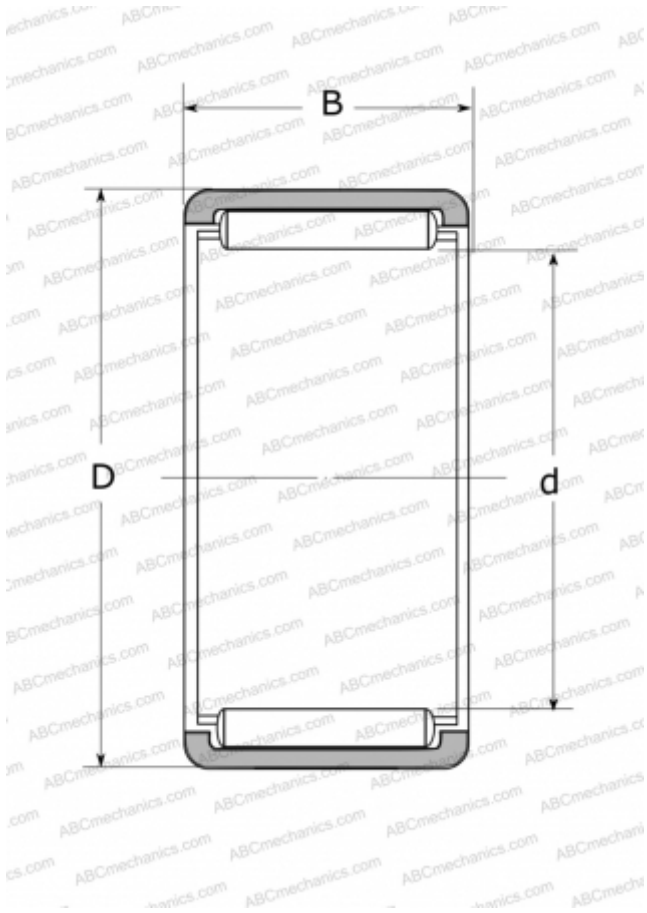

RLM688225-1 NSK

Needle roller bearings

TYPE: Roller bearings, Needle, Single row, Solid needle roller bearing, without inner ring, type RLM (NSK)

Technical specification

DIMENSIONS, MM

d	68,000
D	82,000
B	25,000

WEIGHT, KG

0,230

MANUFACTURER

[NSK](#)