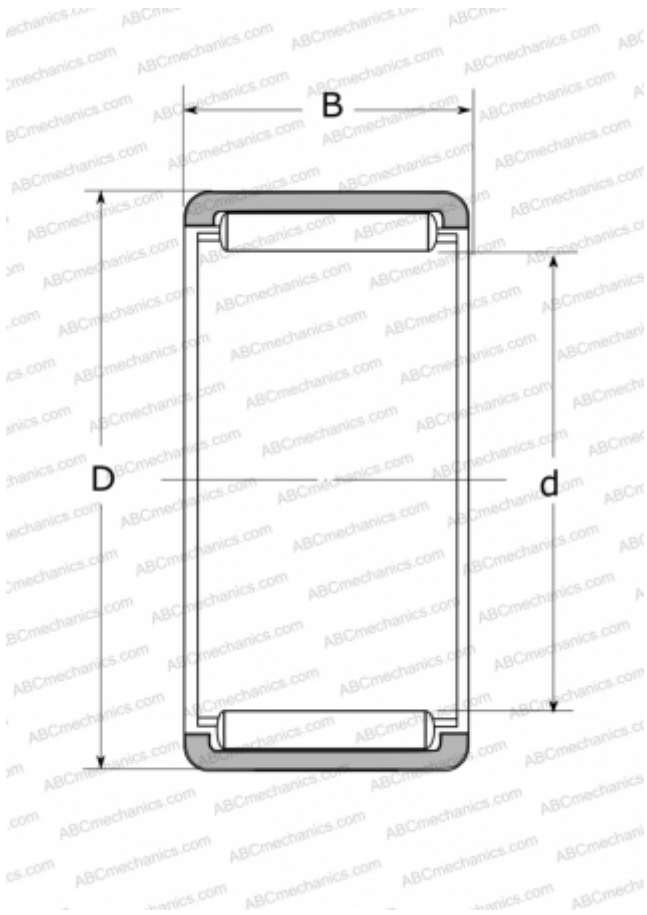

RLM759235-1 NSK

Needle roller bearings

TYPE: Roller bearings, Needle, Single row, Solid needle roller bearing, without inner ring, type RLM (NSK)

Technical specification

DIMENSIONS, MM

d	75,000
D	92,000
B	35,000

WEIGHT, KG

0,440

MANUFACTURER

[NSK](#)