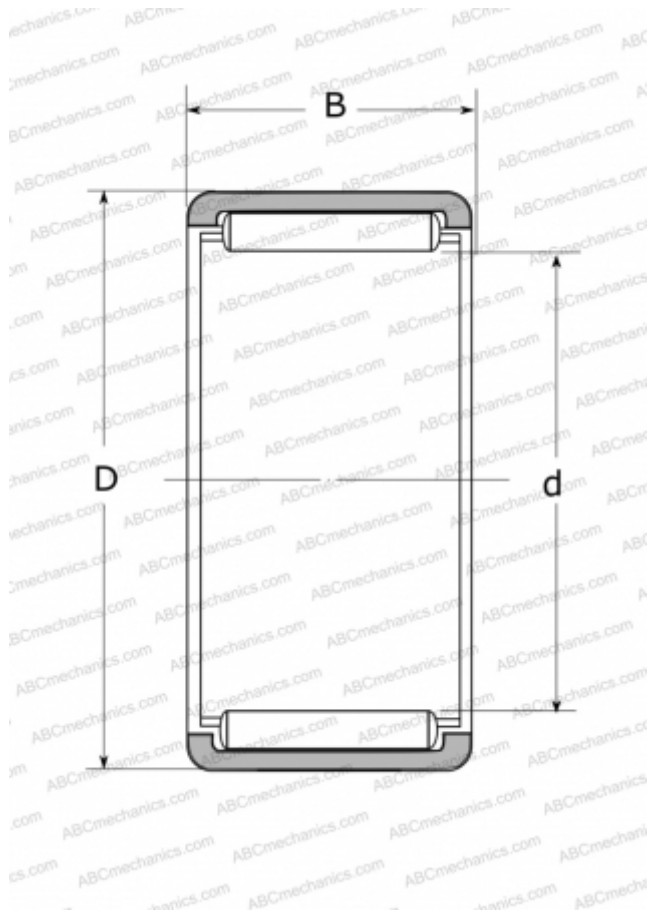

RLM809535-1 NSK

Needle roller bearings

TYPE: Roller bearings, Needle, Single row, Solid needle roller bearing, without inner ring, type RLM (NSK)

Technical specification

DIMENSIONS, MM

| | |
|---|--------|
| d | 80,000 |
| D | 95,000 |
| B | 35,000 |

WEIGHT, KG

0,405

MANUFACTURER

[NSK](#)