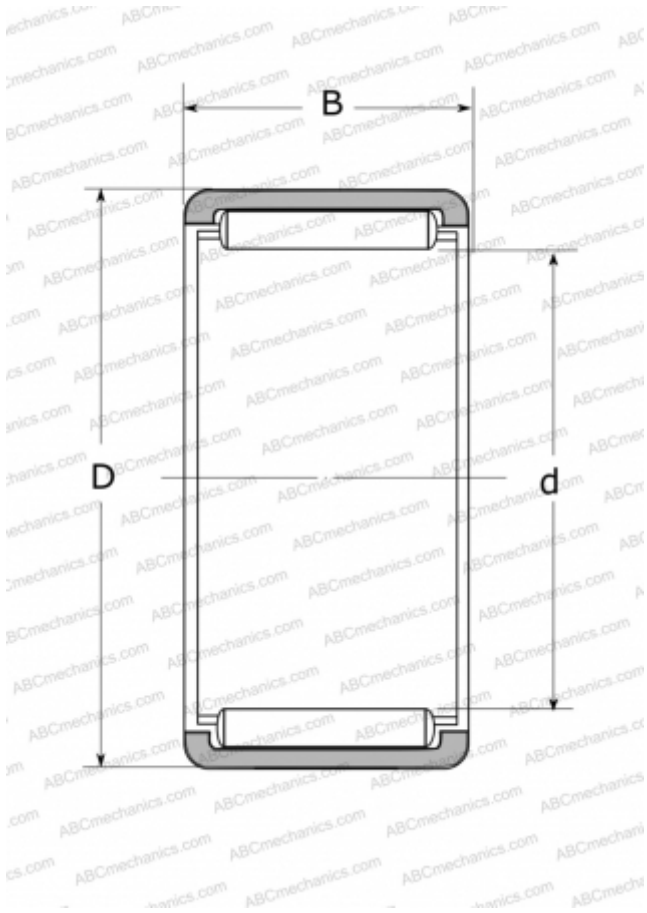

RLM8510525-1 NSK

Needle roller bearings

TYPE: Roller bearings, Needle, Single row, Solid needle roller bearing, without inner ring, type RLM (NSK)

Technical specification

DIMENSIONS, MM

d	85,000
D	105,000
B	25,000

WEIGHT, KG

0,420

MANUFACTURER

[NSK](#)