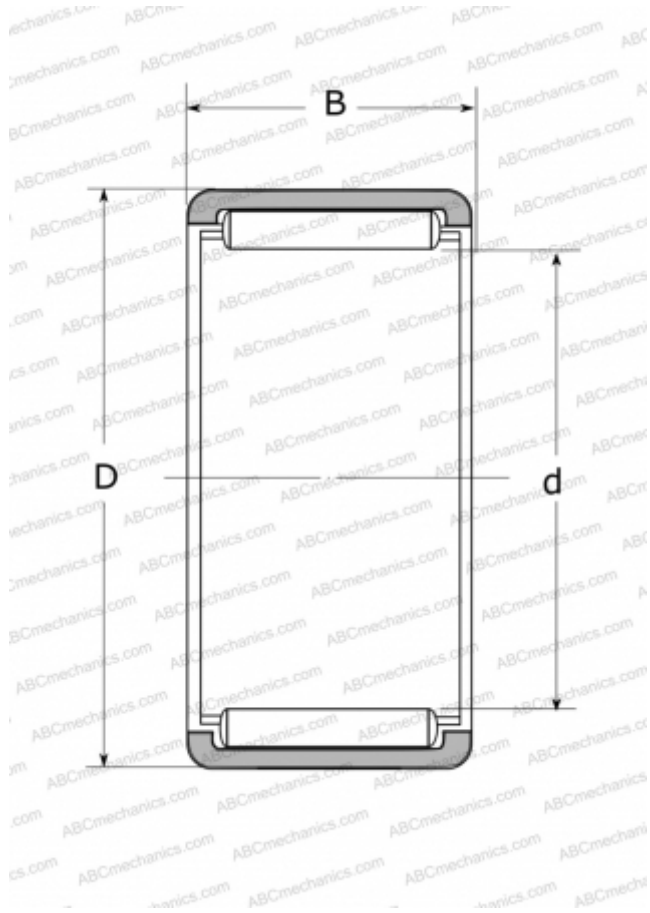

## RLM8510535-1 NSK

Needle roller bearings

TYPE: Roller bearings, Needle, Single row, Solid needle roller bearing, without inner ring, type RLM (NSK)

#### DIMENSIONS, MM

d	85,000
D	105,000
B	35,000

#### WEIGHT, KG

0,590