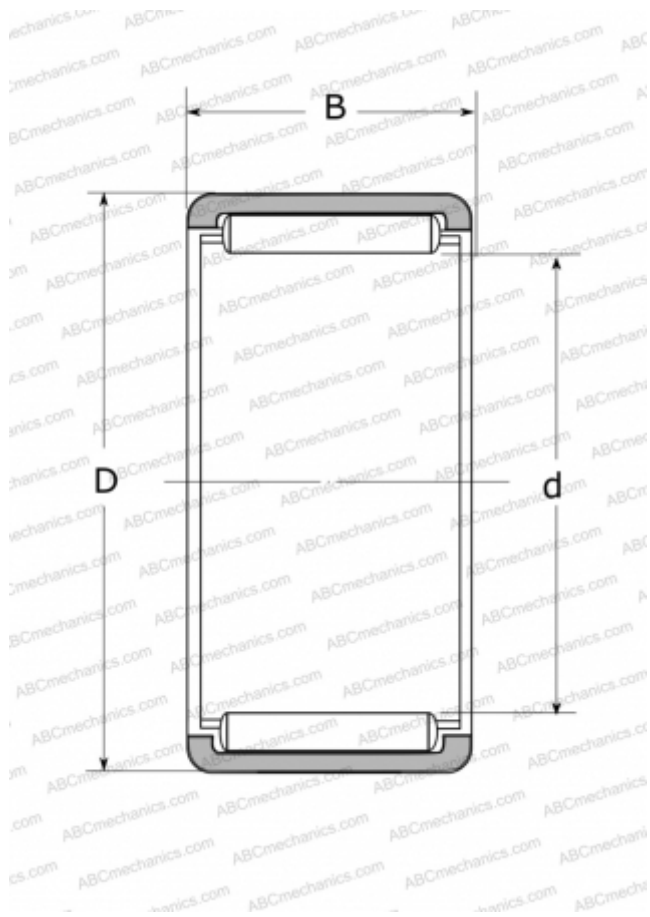

RLM11013030-1 NSK

Needle roller bearings

TYPE: Roller bearings, Needle, Single row, Solid needle roller bearing, without inner ring, type RLM (NSK)

Technical specification

DIMENSIONS, MM

d	110,000
D	130,000
B	30,000

WEIGHT, KG

0,635

MANUFACTURER

[NSK](#)