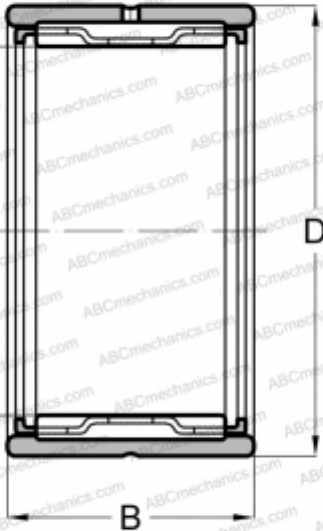

RNA498 NSK

Needle roller bearings

TYPE: Roller bearings, Needle, Single row, Solid needle roller bearing, without inner ring, type RNA (NSK)

Technical specification

DIMENSIONS, MM

d	10,000
D	19,000
B	11,000

WEIGHT, KG

0,012

MANUFACTURER

[NSK](#)