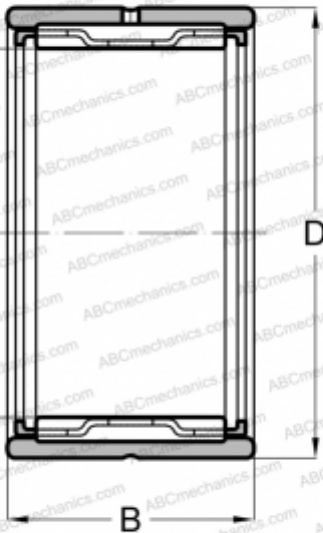

RNA4900 NSK

Needle roller bearings

TYPE: Roller bearings, Needle, Single row, Solid needle roller bearing, without inner ring, type RNA (NSK)

Technical specification

DIMENSIONS, MM

d	14,000
D	22,000
B	13,000

WEIGHT, KG

0,016

MANUFACTURER

[NSK](#)