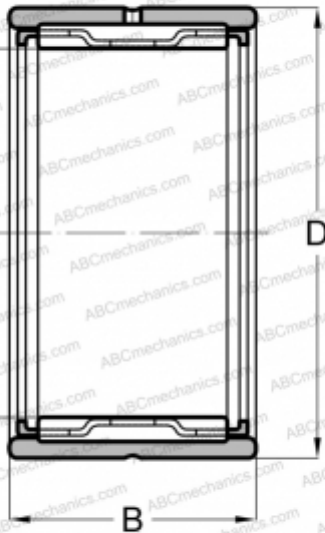

RNA5900 NSK

Needle roller bearings

TYPE: Roller bearings, Needle, Single row, Solid needle roller bearing, without inner ring, type RNA (NSK)

Technical specification

DIMENSIONS, MM

d	14,000
D	22,000
B	16,000

WEIGHT, KG

0,022

MANUFACTURER

[NSK](#)