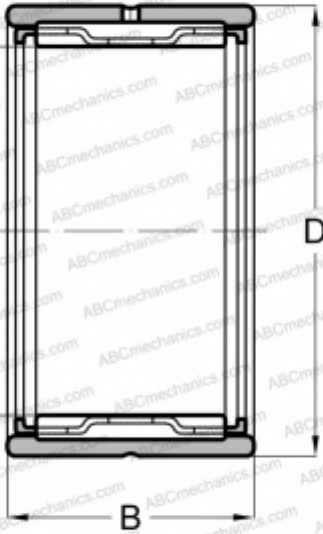

## RNA6900 NSK

Needle roller bearings

TYPE: Roller bearings, Needle, Single row, Solid needle roller bearing, without inner ring, type RNA (NSK)

#### DIMENSIONS, MM

d	14,000
D	22,000
B	22,000

#### WEIGHT, KG

0,027