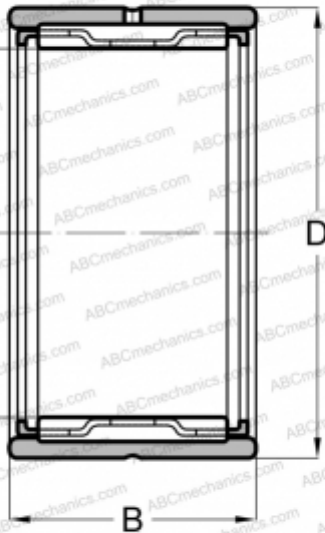

RNA6901 NSK

Needle roller bearings

TYPE: Roller bearings, Needle, Single row, Solid needle roller bearing, without inner ring, type RNA (NSK)

Technical specification

DIMENSIONS, MM

| | |
|---|--------|
| d | 16,000 |
| D | 24,000 |
| B | 22,000 |

WEIGHT, KG

0,030

MANUFACTURER

[NSK](#)