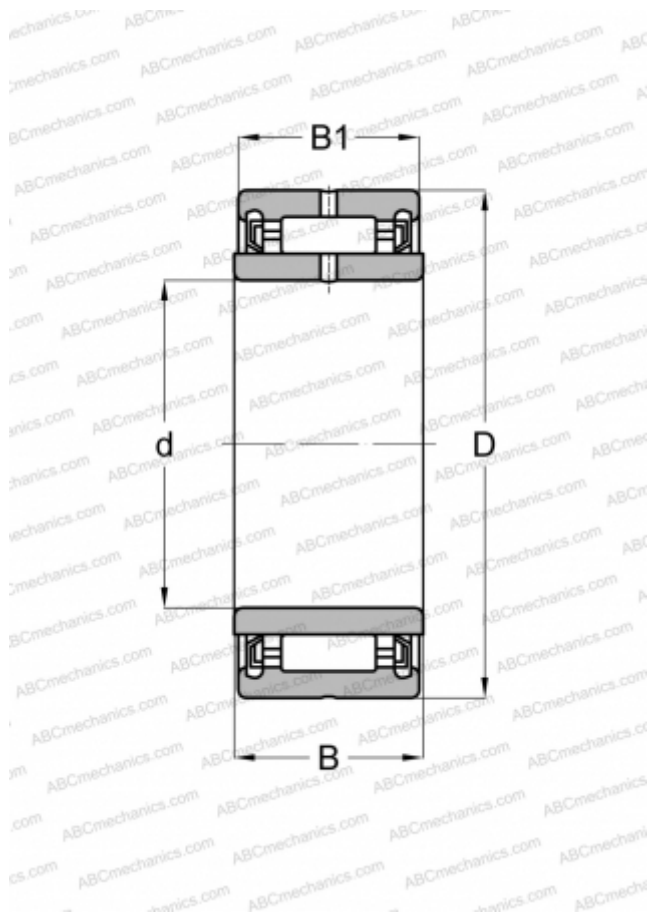

## NA 4902 TT NSK

Needle roller bearings

TYPE: Roller bearings, Needle, Single row, Solid needle roller bearing, with inner ring, sealed, type NA..TT (NSK)

### Technical specification

#### DIMENSIONS, MM

|   |        |
|---|--------|
| d | 20,000 |
| D | 28,000 |
| B | 13,000 |

#### WEIGHT, KG

0,036