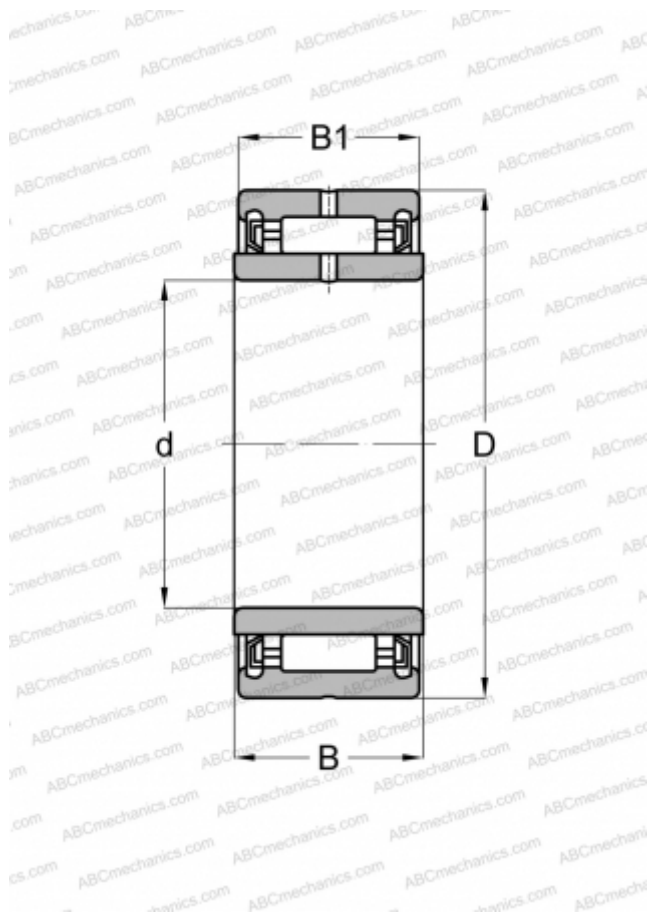

NA 6902 TT NSK

Needle roller bearings

TYPE: Roller bearings, Needle, Single row, Solid needle roller bearing, with inner ring, sealed, type NA..TT (NSK)

Technical specification

DIMENSIONS, MM

d	20,000
D	28,000
B	23,000

WEIGHT, KG

0,065

MANUFACTURER

[NSK](#)