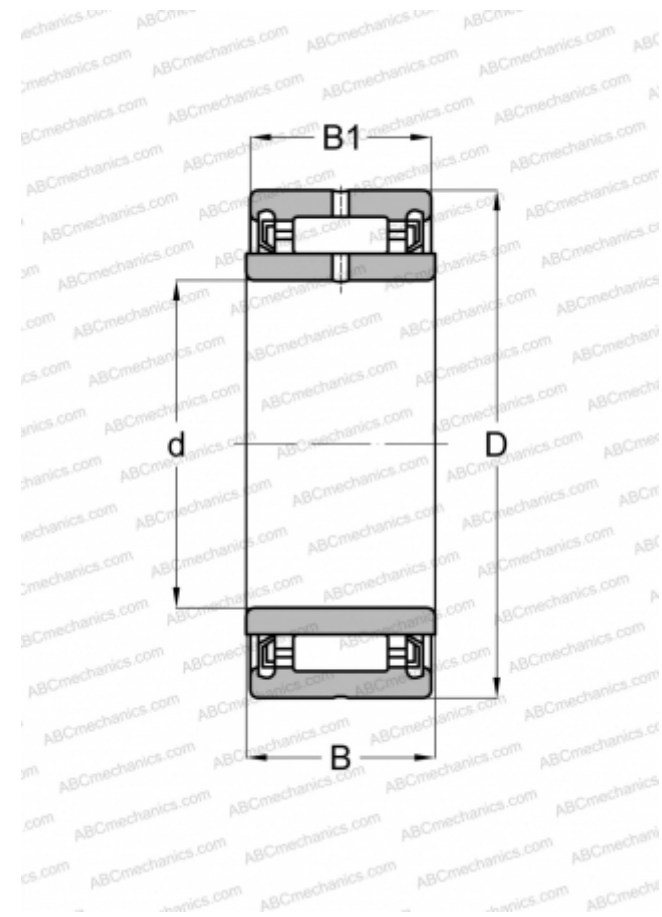

## NA 6904 TT NSK

Needle roller bearings

TYPE: Roller bearings, Needle, Single row, Solid needle roller bearing, with inner ring, sealed, type NA..TT (NSK)

### Technical specification

#### DIMENSIONS, MM

d	25,000
D	37,000
B	30,000

#### WEIGHT, KG

0,140