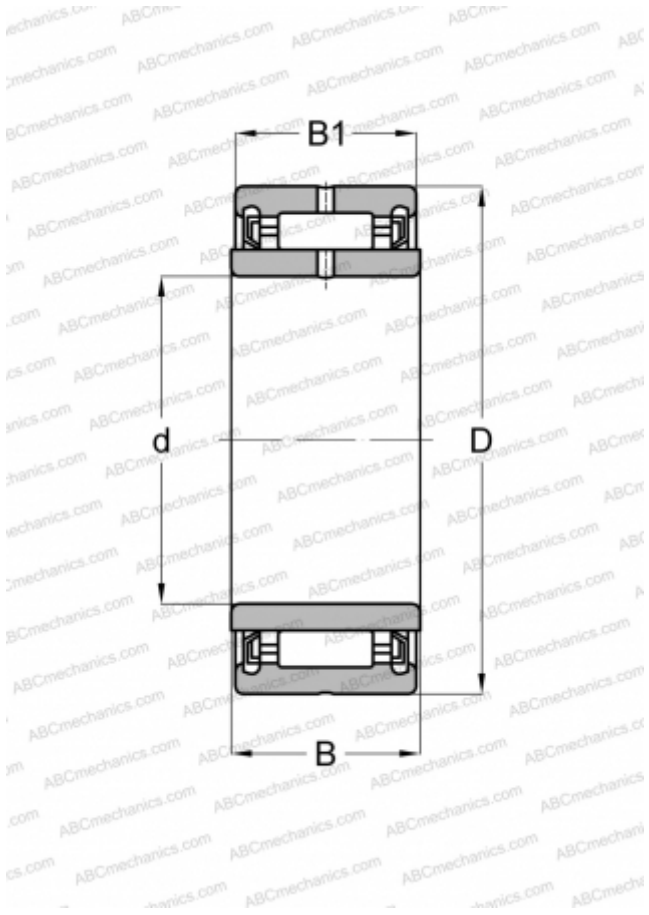

NA 49/22 TT NSK

Needle roller bearings

TYPE: Roller bearings, Needle, Single row, Solid needle roller bearing, with inner ring, sealed, type NA..TT (NSK)

Technical specification

DIMENSIONS, MM

d	28,000
D	39,000
B	17,000

WEIGHT, KG

0,088

MANUFACTURER

[NSK](#)