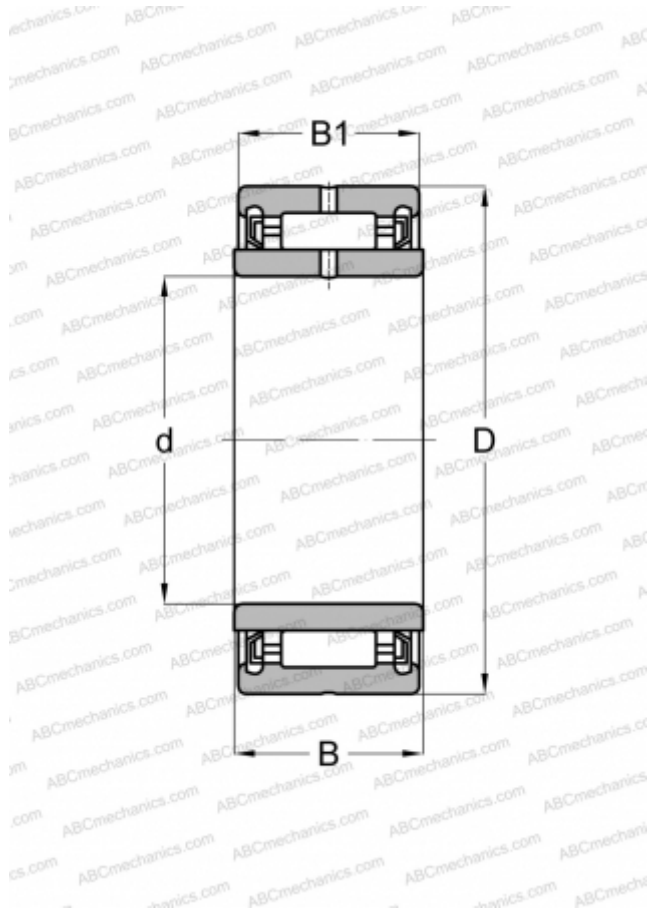

NA 69/22 TT NSK

Needle roller bearings

TYPE: Roller bearings, Needle, Single row, Solid needle roller bearing, with inner ring, sealed, type NA..TT (NSK)

Technical specification

DIMENSIONS, MM

d	28,000
D	39,000
B	30,000

WEIGHT, KG

0,150

MANUFACTURER

[NSK](#)