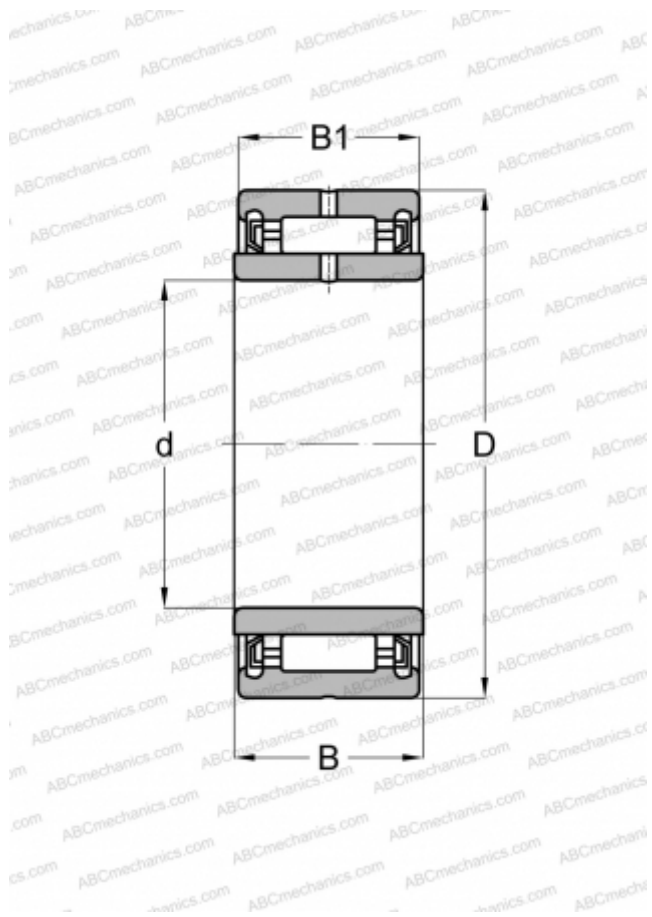

NA 49/28 TT NSK

Needle roller bearings

TYPE: Roller bearings, Needle, Single row, Solid needle roller bearing, with inner ring, sealed, type NA..TT (NSK)

Technical specification

DIMENSIONS, MM

d	32,000
D	45,000
B	17,000

WEIGHT, KG

0,100

MANUFACTURER

[NSK](#)