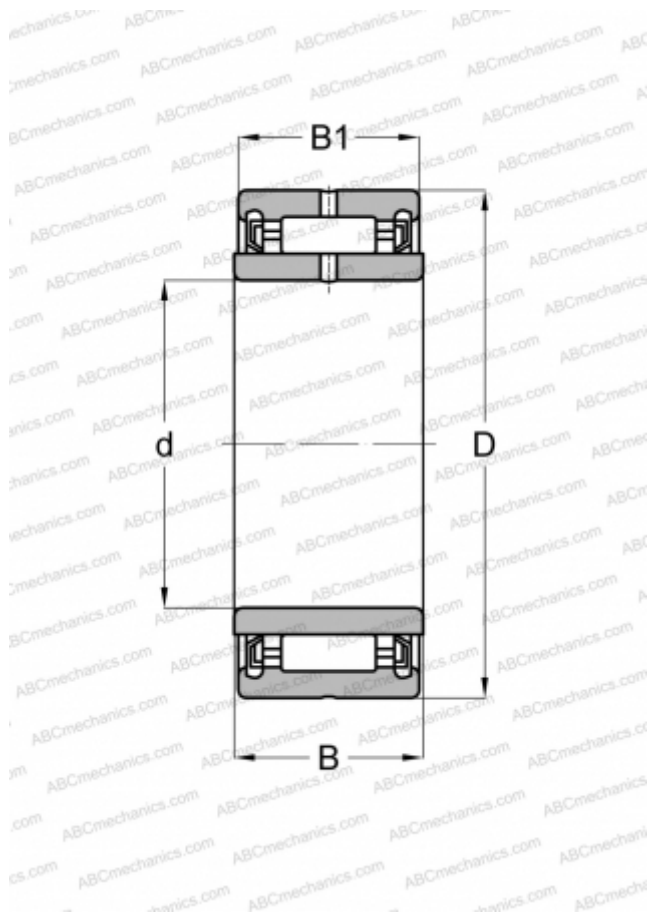

NA 69/28 TT NSK

Needle roller bearings

TYPE: Roller bearings, Needle, Single row, Solid needle roller bearing, with inner ring, sealed, type NA..TT (NSK)

Technical specification

DIMENSIONS, MM

d	32,000
D	45,000
B	30,000

WEIGHT, KG

0,180

MANUFACTURER

[NSK](#)