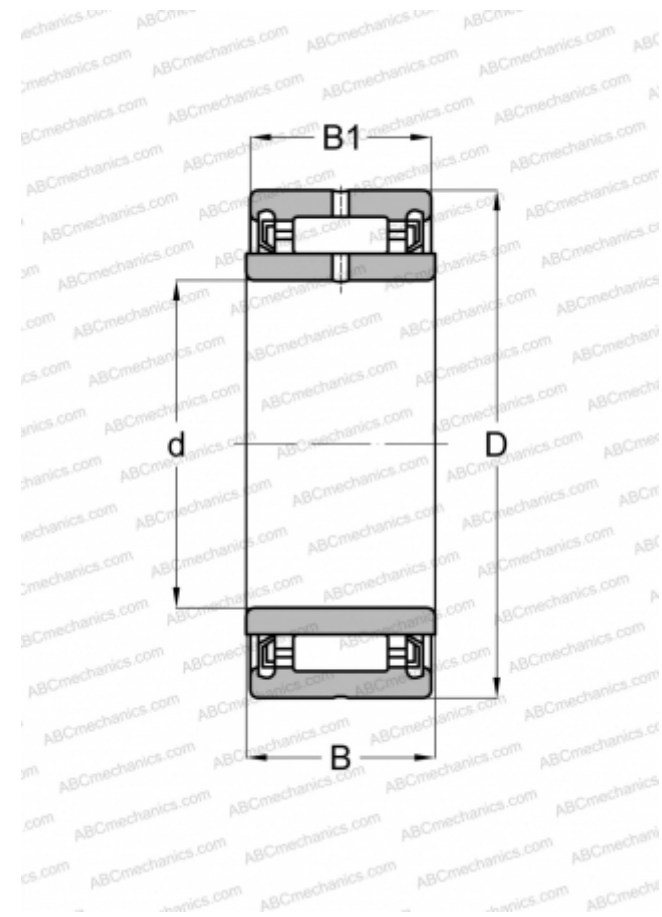

NA 49/32 TT NSK

Needle roller bearings

TYPE: Roller bearings, Needle, Single row, Solid needle roller bearing, with inner ring, sealed, type NA..TT (NSK)

Technical specification

DIMENSIONS, MM

d	40,000
D	52,000
B	20,000

WEIGHT, KG

0,165

MANUFACTURER

[NSK](#)