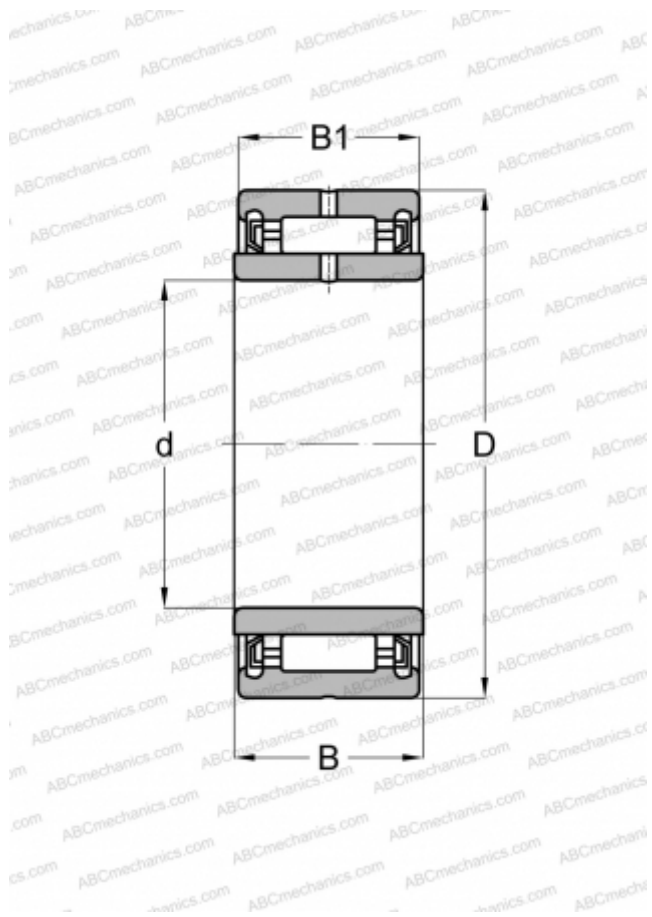

NA 4907 TT NSK

Needle roller bearings

TYPE: Roller bearings, Needle, Single row, Solid needle roller bearing, with inner ring, sealed, type NA..TT (NSK)

Technical specification

DIMENSIONS, MM

d	42,000
D	55,000
B	20,000

WEIGHT, KG

0,175

MANUFACTURER

[NSK](#)