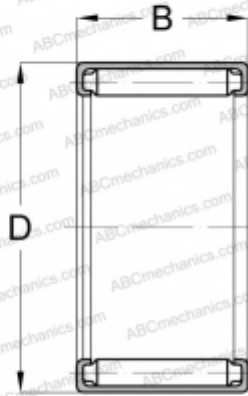

## B-24 KOYO

Needle roller bearings

TYPE: Roller bearings, Needle, Single row, Open end, inch size, mechanically retained full complement shell (KOYO-TORRINGTON)

### Technical specification

#### DIMENSIONS, MM

d	3,175
D	6,350
B	6,350

#### WEIGHT, KG

0,001