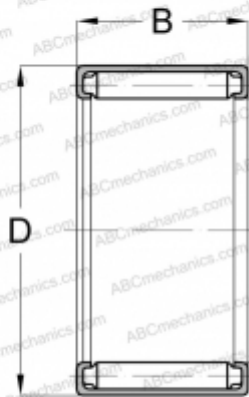

## B-34 KOYO

Needle roller bearings

TYPE: Roller bearings, Needle, Single row, Open end, inch size, mechanically retained full complement shell (KOYO-TORRINGTON)

#### DIMENSIONS, MM

d	4,763
D	8,733
B	6,350

#### WEIGHT, KG

0,001