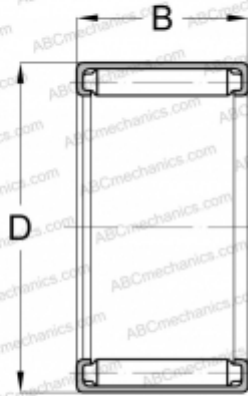

## B-34 TORRINGTON

Needle roller bearings

TYPE: Roller bearings, Needle, Single row, Open end, inch size, mechanically retained full complement shell (KOYO-TORRINGTON)

### Technical specification

#### DIMENSIONS, MM

d	4,763
D	8,733
B	6,350

#### WEIGHT, KG

0,001