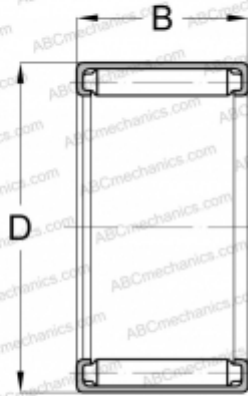

B-45 KOYO

Needle roller bearings

TYPE: Roller bearings, Needle, Single row, Open end, inch size, mechanically retained full complement shell (KOYO-TORRINGTON)

Technical specification

DIMENSIONS, MM

d	6,350
D	11,113
B	7,925

WEIGHT, KG

0,003

MANUFACTURER

[KOYO](#)

INTERCHANGE

TORRINGTON	B-45
------------	----------------------