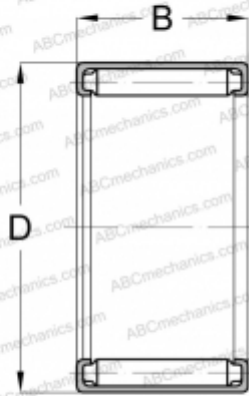

B-46 KOYO

Needle roller bearings

TYPE: Roller bearings, Needle, Single row, Open end, inch size, mechanically retained full complement shell (KOYO-TORRINGTON)

Technical specification

DIMENSIONS, MM

d	6,350
D	11,113
B	9,525

WEIGHT, KG

0,004

MANUFACTURER

[KOYO](#)

INTERCHANGE

TORRINGTON

[B-46](#)