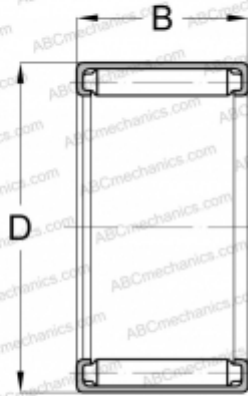

B-46 TORRINGTON

Needle roller bearings

TYPE: Roller bearings, Needle, Single row, Open end, inch size, mechanically retained full complement shell (KOYO-TORRINGTON)

Technical specification

DIMENSIONS, MM

d	6,350
D	11,113
B	9,525

WEIGHT, KG

0,004

MANUFACTURER

[TORRINGTON](#)

INTERCHANGE

KOYO

[B-46](#)