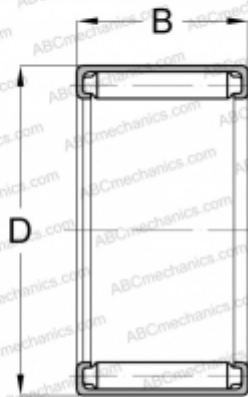

## B-47 KOYO

Needle roller bearings

TYPE: Roller bearings, Needle, Single row, Open end, inch size, mechanically retained full complement shell (KOYO-TORRINGTON)

#### DIMENSIONS, MM

d	6,350
D	11,113
B	11,125

#### WEIGHT, KG

0,004