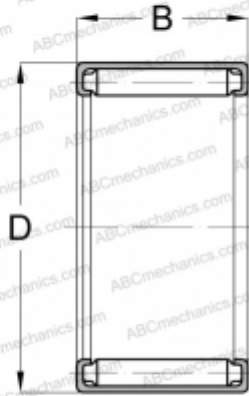

## B-55 KOYO

Needle roller bearings

TYPE: Roller bearings, Needle, Single row, Open end, inch size, mechanically retained full complement shell (KOYO-TORRINGTON)

#### DIMENSIONS, MM

d	7,938
D	12,700
B	7,925

#### WEIGHT, KG

0,004