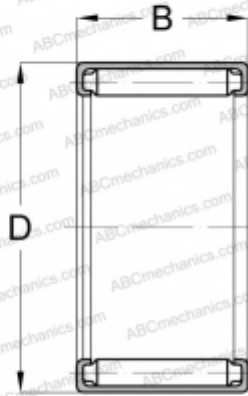

## B-56 KOYO

Needle roller bearings

TYPE: Roller bearings, Needle, Single row, Open end, inch size, mechanically retained full complement shell (KOYO-TORRINGTON)

### Technical specification

#### DIMENSIONS, MM

d	7,938
D	12,700
B	9,525

#### WEIGHT, KG

0,005