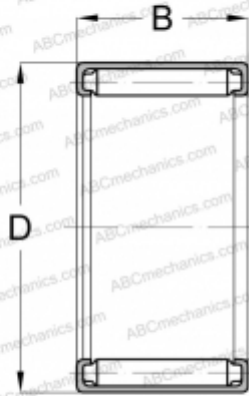

## B-57 KOYO

Needle roller bearings

TYPE: Roller bearings, Needle, Single row, Open end, inch size, mechanically retained full complement shell (KOYO-TORRINGTON)

#### DIMENSIONS, MM

d	7,938
D	12,700
B	11,125

#### WEIGHT, KG

0,005