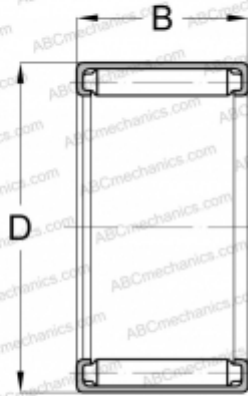

B-59 KOYO

Needle roller bearings

TYPE: Roller bearings, Needle, Single row, Open end, inch size, mechanically retained full complement shell (KOYO-TORRINGTON)

Technical specification

DIMENSIONS, MM

d	7,938
D	12,700
B	14,275

WEIGHT, KG

0,006

MANUFACTURER

[KOYO](#)

INTERCHANGE

TORRINGTON	B-59
------------	----------------------