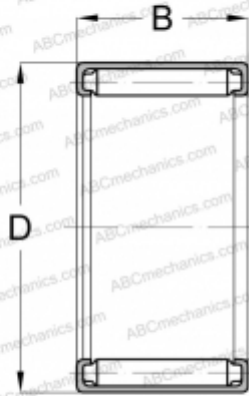

B-59 TORRINGTON

Needle roller bearings

TYPE: Roller bearings, Needle, Single row, Open end, inch size, mechanically retained full complement shell (KOYO-TORRINGTON)

Technical specification

DIMENSIONS, MM

d	7,938
D	12,700
B	14,275

WEIGHT, KG

0,006

MANUFACTURER

[TORRINGTON](#)

INTERCHANGE

KOYO

[B-59](#)