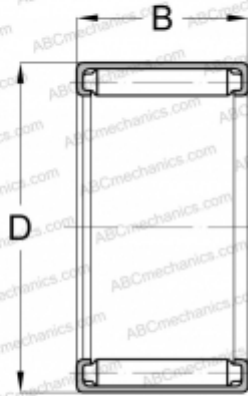

B-68 KOYO

Needle roller bearings

TYPE: Roller bearings, Needle, Single row, Open end, inch size, mechanically retained full complement shell (KOYO-TORRINGTON)

Technical specification

DIMENSIONS, MM

d	9,525
D	14,288
B	12,700

WEIGHT, KG

0,007

MANUFACTURER

[KOYO](#)

INTERCHANGE

TORRINGTON	B-68
------------	----------------------