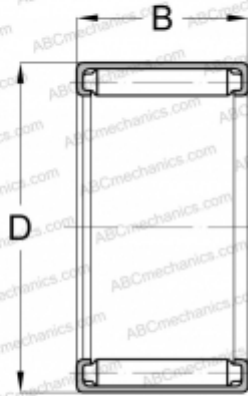

## B-76 KOYO

Needle roller bearings

TYPE: Roller bearings, Needle, Single row, Open end, inch size, mechanically retained full complement shell (KOYO-TORRINGTON)

### Technical specification

#### DIMENSIONS, MM

d	11,113
D	15,875
B	9,525

#### WEIGHT, KG

0,005