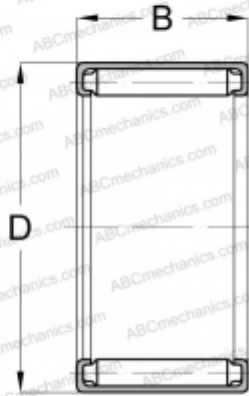

B-78 KOYO

Needle roller bearings

TYPE: Roller bearings, Needle, Single row, Open end, inch size, mechanically retained full complement shell (KOYO-TORRINGTON)

Technical specification

DIMENSIONS, MM

| | |
|---|--------|
| d | 11,113 |
| D | 15,875 |
| B | 12,700 |

WEIGHT, KG

0,008

MANUFACTURER

[KOYO](#)

INTERCHANGE

| | |
|------------|----------------------|
| TORRINGTON | B-78 |
|------------|----------------------|