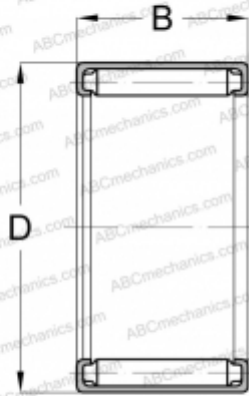

B-78 TORRINGTON

Needle roller bearings

TYPE: Roller bearings, Needle, Single row, Open end, inch size, mechanically retained full complement shell (KOYO-TORRINGTON)

Technical specification

DIMENSIONS, MM

d	11,113
D	15,875
B	12,700

WEIGHT, KG

0,008

MANUFACTURER

[TORRINGTON](#)

INTERCHANGE

KOYO

[B-78](#)