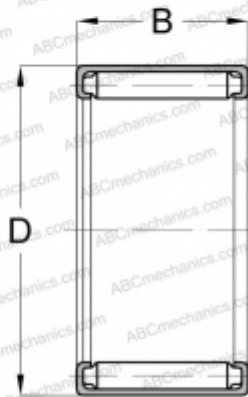

BH-78 KOYO

Needle roller bearings

TYPE: Roller bearings, Needle, Single row, Open end, inch size, mechanically retained full complement shell (KOYO-TORRINGTON)

Technical specification

DIMENSIONS, MM

d	11,113
D	17,463
B	12,700

WEIGHT, KG

0,010

MANUFACTURER

[KOYO](#)

INTERCHANGE

TORRINGTON	BH-78
------------	-----------------------