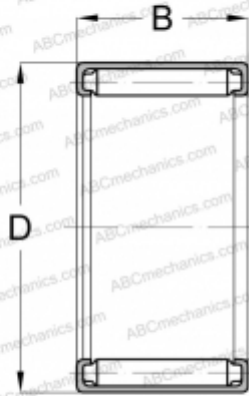

B-86 KOYO

Needle roller bearings

TYPE: Roller bearings, Needle, Single row, Open end, inch size, mechanically retained full complement shell (KOYO-TORRINGTON)

Technical specification

DIMENSIONS, MM

d	12,700
D	17,463
B	9,525

WEIGHT, KG

0,006

MANUFACTURER

[KOYO](#)

INTERCHANGE

TORRINGTON	B-86
------------	----------------------