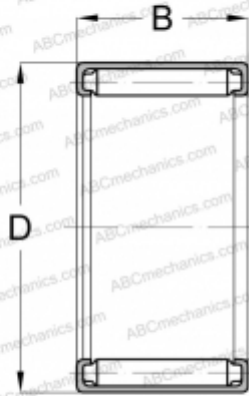

B-88 KOYO

Needle roller bearings

TYPE: Roller bearings, Needle, Single row, Open end, inch size, mechanically retained full complement shell (KOYO-TORRINGTON)

Technical specification

DIMENSIONS, MM

d	12,700
D	17,463
B	12,700

WEIGHT, KG

0,009

MANUFACTURER

[KOYO](#)

INTERCHANGE

TORRINGTON

[B-88](#)