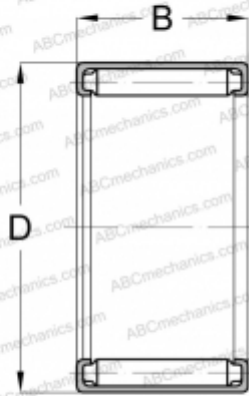

## BH-87 KOYO

Needle roller bearings

TYPE: Roller bearings, Needle, Single row, Open end, inch size, mechanically retained full complement shell (KOYO-TORRINGTON)

#### DIMENSIONS, MM

d	12,700
D	19,050
B	11,125