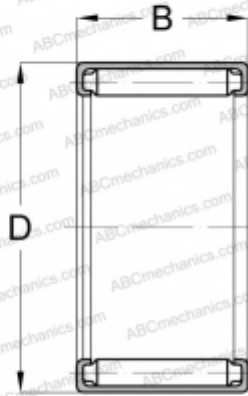

## BH-88 KOYO

Needle roller bearings

TYPE: Roller bearings, Needle, Single row, Open end, inch size, mechanically retained full complement shell (KOYO-TORRINGTON)

### Technical specification

#### DIMENSIONS, MM

d	12,700
D	19,050
B	12,700

#### WEIGHT, KG

0,012