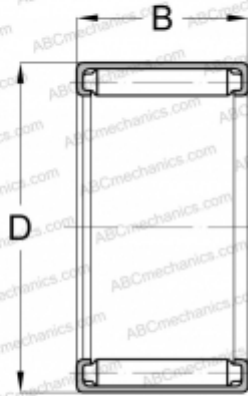

## B-98 KOYO

Needle roller bearings

TYPE: Roller bearings, Needle, Single row, Open end, inch size, mechanically retained full complement shell (KOYO-TORRINGTON)

### Technical specification

#### DIMENSIONS, MM

d	14,288
D	19,050
B	12,700

#### WEIGHT, KG

0,009