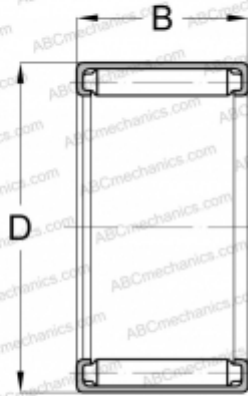

B-98 TORRINGTON

Needle roller bearings

TYPE: Roller bearings, Needle, Single row, Open end, inch size, mechanically retained full complement shell (KOYO-TORRINGTON)

Technical specification

DIMENSIONS, MM

d	14,288
D	19,050
B	12,700

WEIGHT, KG

0,009

MANUFACTURER

[TORRINGTON](#)

INTERCHANGE

KOYO

[B-98](#)