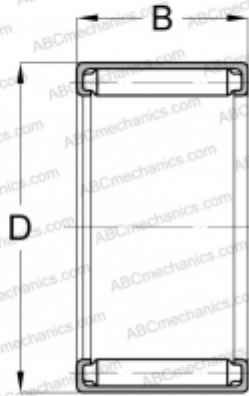

## BH-98 KOYO

Needle roller bearings

TYPE: Roller bearings, Needle, Single row, Open end, inch size, mechanically retained full complement shell (KOYO-TORRINGTON)

#### DIMENSIONS, MM

d	14,288
D	20,638
B	12,700

#### WEIGHT, KG

0,013