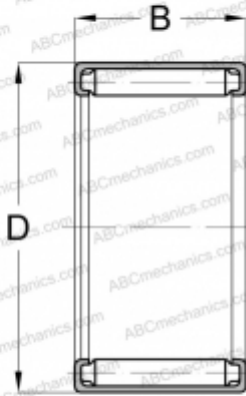

B-108 KOYO

Needle roller bearings

TYPE: Roller bearings, Needle, Single row, Open end, inch size, mechanically retained full complement shell (KOYO-TORRINGTON)

Technical specification

DIMENSIONS, MM

d	15,875
D	20,638
B	12,700

WEIGHT, KG

0,010

MANUFACTURER

[KOYO](#)

INTERCHANGE

TORRINGTON	B-108
------------	-----------------------